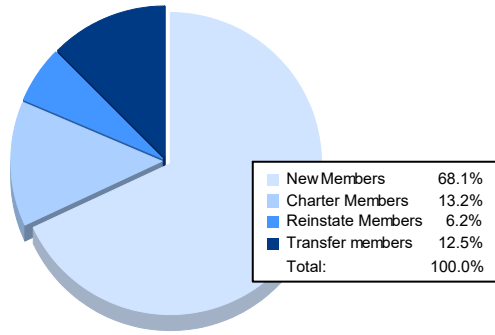

Multiple District C

As of June 2021 Cumulative

Year	New Clubs	Dropped Clubs	Gain/ Loss Clubs	New Members	Charter Members	Reinstate Members	Transfer Members	Total Member Added	Total Members Dropped	Gain/ Loss Members
2016-2017	2	5	-3	362	55	26	25	468	554	-86
2017-2018	1	3	-2	361	37	12	40	450	658	-208
2018-2019	0	1	-1	287	6	21	20	334	451	-117
2019-2020	0	1	-1	222	1	15	18	256	375	-119
2020-2021	1	6	-5	175	34	16	32	257	466	-209
Average	1	3	-2	281	27	18	27	353	501	-148

Membership Composition June 2021 Cumulative

Gender Composition June 2021 Cumulative