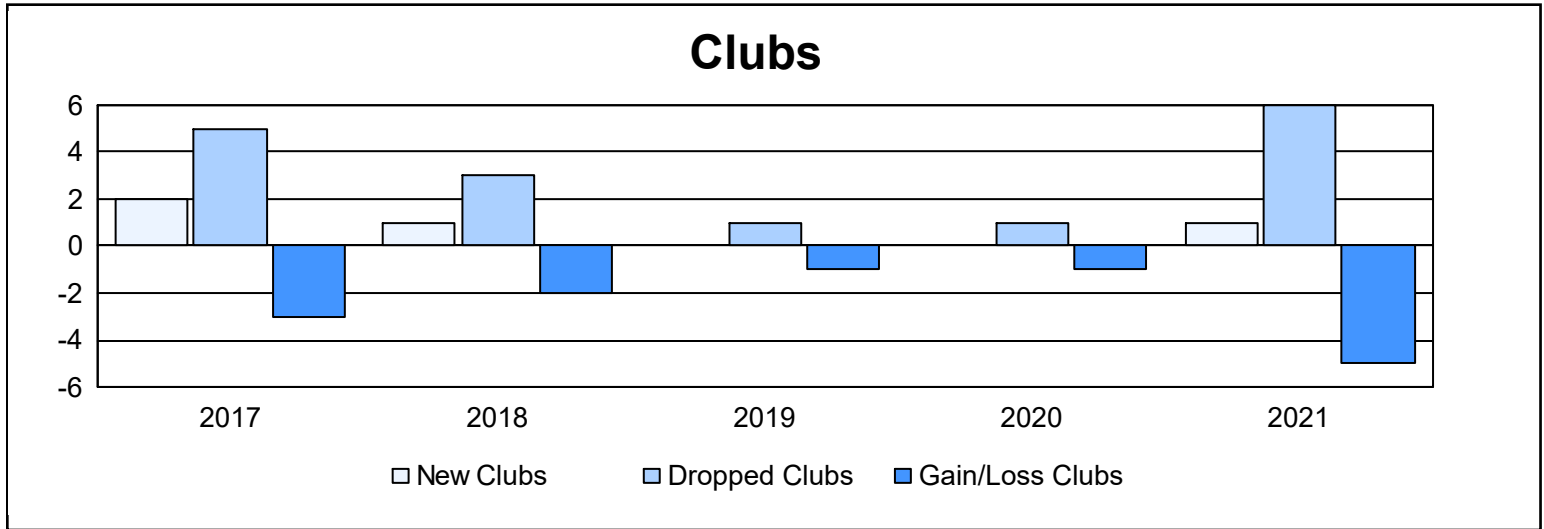

Multiple District C

As of June 2021 Cumulative

Year	New Clubs	Dropped Clubs	Gain/ Loss Clubs	New Members	Charter Members	Reinstate Members	Transfer Members	Total Member Added	Total Members Dropped	Gain/ Loss Members
2016-2017	2	5	-3	362	55	26	25	468	554	-86
2017-2018	1	3	-2	361	37	12	40	450	658	-208
2018-2019	0	1	-1	287	6	21	20	334	451	-117
2019-2020	0	1	-1	222	1	15	18	256	375	-119
2020-2021	1	6	-5	175	34	16	32	257	466	-209
Average	1	3	-2	281	27	18	27	353	501	-148

Membership Composition June 2021 Cumulative

Gender Composition June 2021 Cumulative