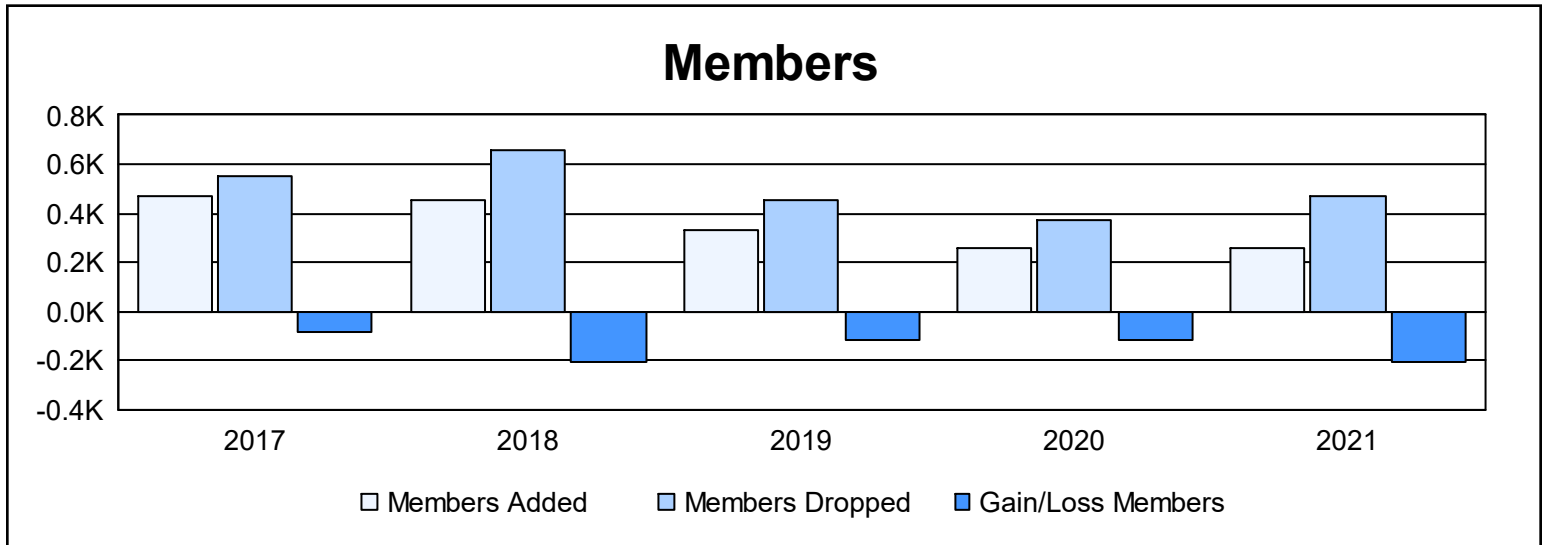

Multiple District C

As of June 2021 Cumulative

Year	New Clubs	Dropped Clubs	Gain/ Loss Clubs	New Members	Charter Members	Reinstate Members	Transfer Members	Total Member Added	Total Members Dropped	Gain/ Loss Members
2016-2017	2	5	-3	362	55	26	25	468	554	-86
2017-2018	1	3	-2	361	37	12	40	450	658	-208
2018-2019	0	1	-1	287	6	21	20	334	451	-117
2019-2020	0	1	-1	222	1	15	18	256	375	-119
2020-2021	1	6	-5	175	34	16	32	257	466	-209
Average	1	3	-2	281	27	18	27	353	501	-148

Membership Composition June 2021 Cumulative

Gender Composition June 2021 Cumulative